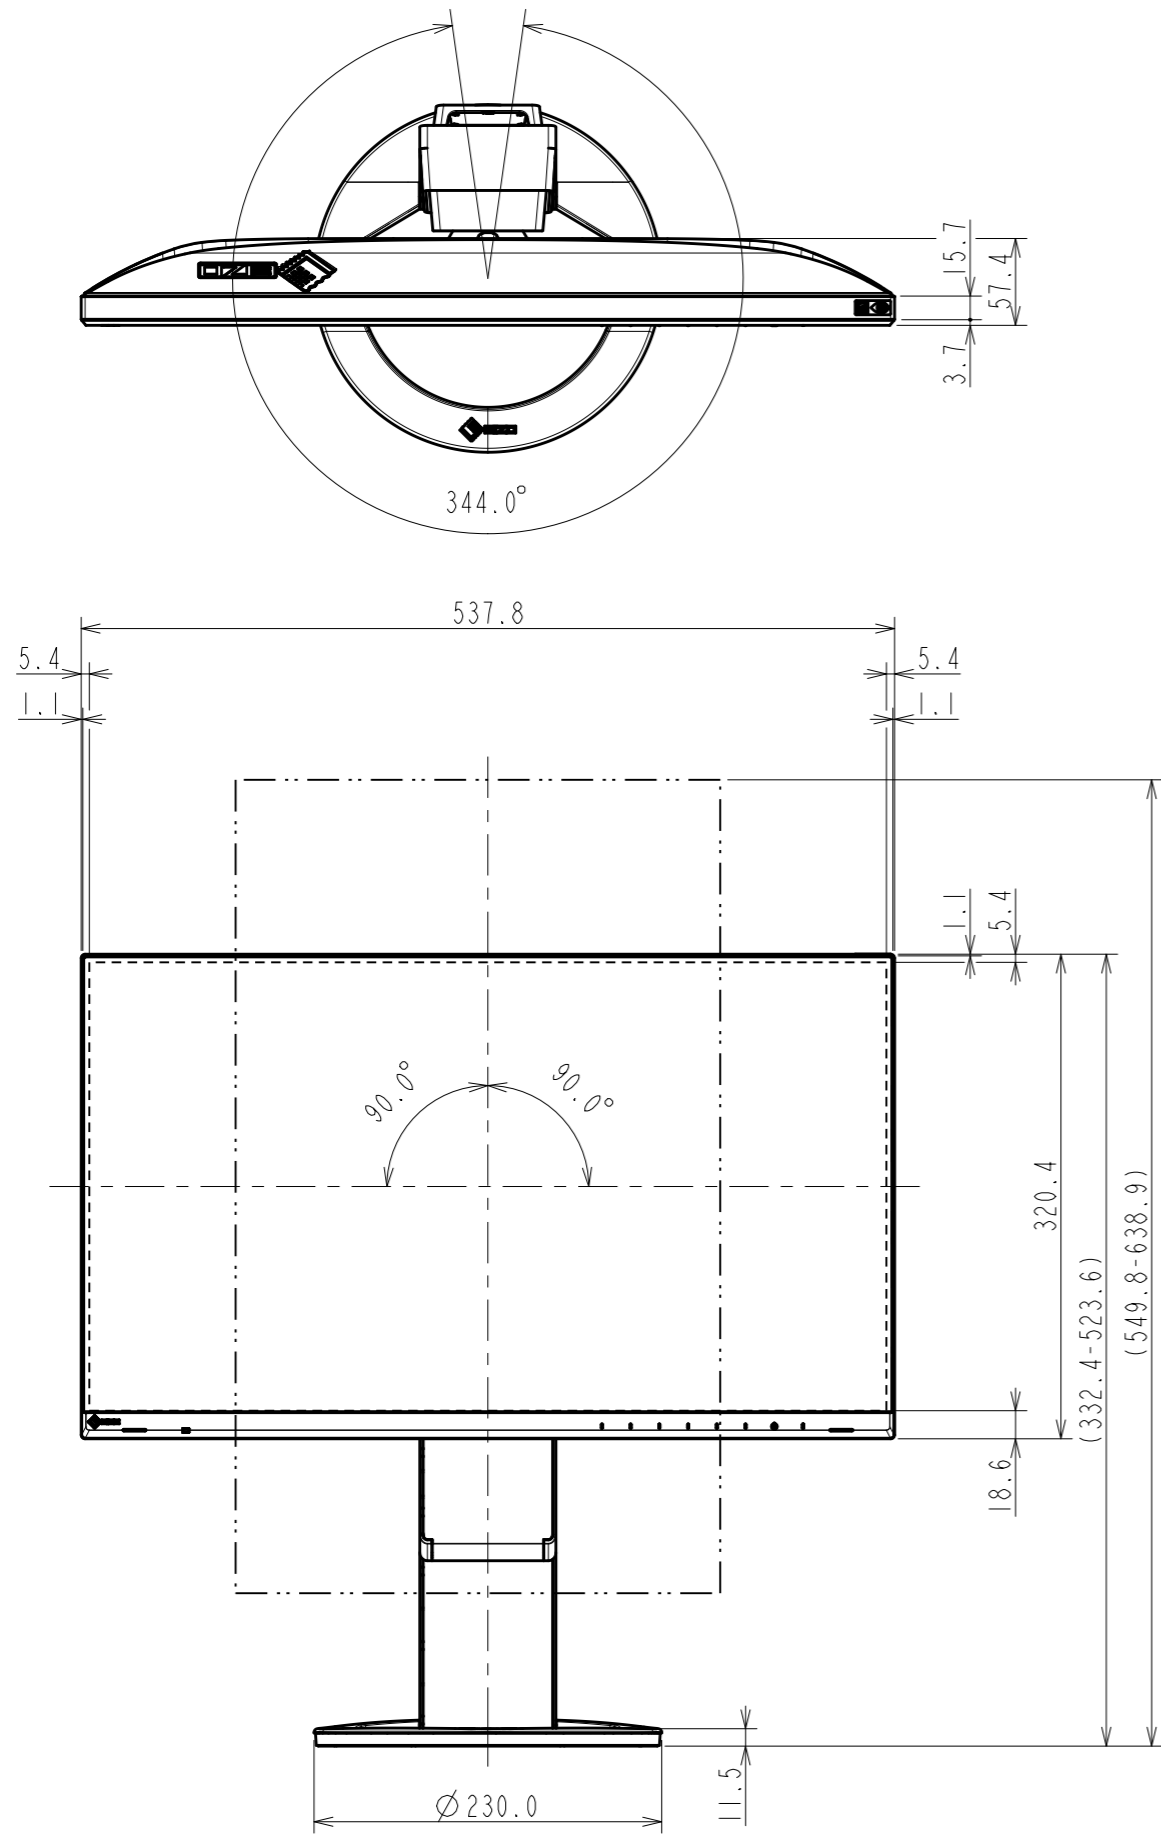

OUTLINE DIMENSIONS

MODEL EV2490

UNIT mm

EIZO Corporation

OUTLINE DIMENSIONS

MODEL EV2490

UNIT mm

EIZO Corporation