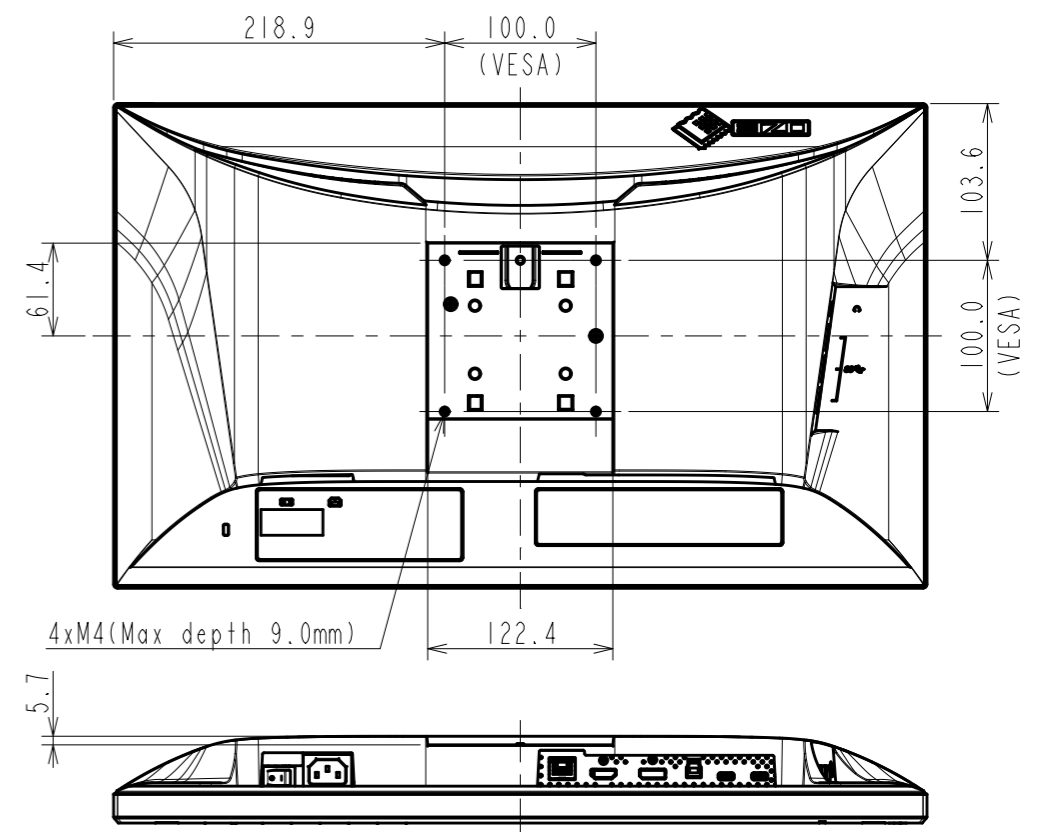

OUTLINE DIMENSIONS

MODEL EV2490

UNIT mm

EIZO Corporation

OUTLINE DIMENSIONS

MODEL EV2490

UNIT mm

EIZO Corporation